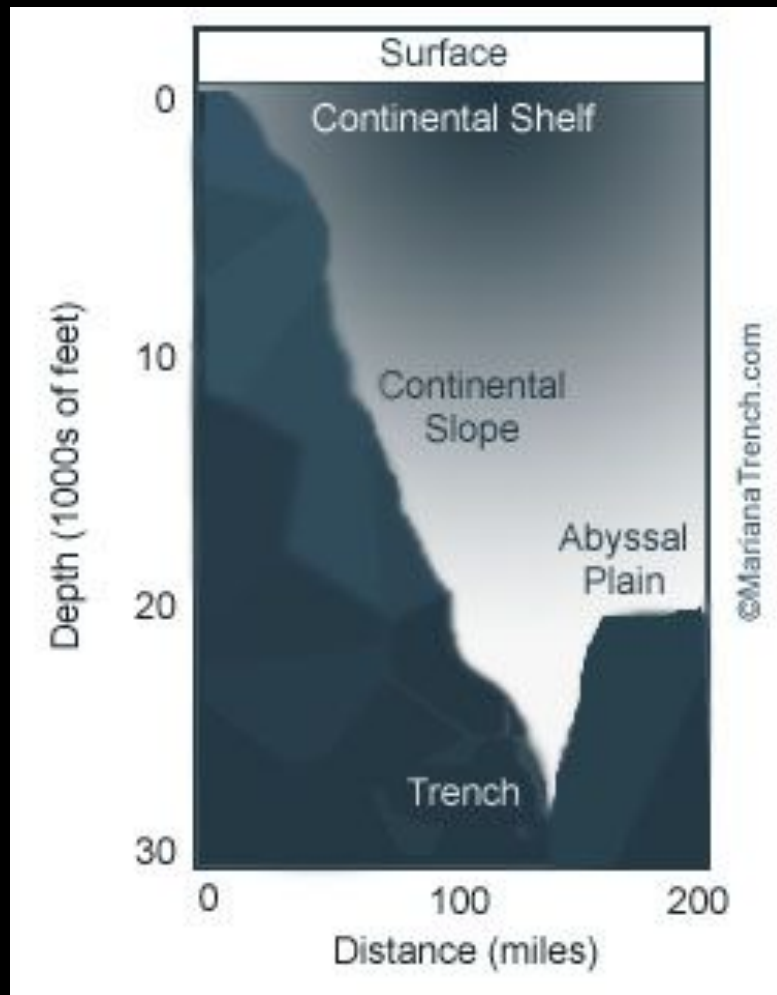

Ephesians 3:14-19

and may you have the power to understand, as all God's people should, how wide, how long, how high, and how deep his love really is. May you experience the love of Christ, though it is so great you will never fully understand it. Then you will be filled with the fullness of life and power that comes from God.

Live full lives, full in the fullness of God!

Wallow in the Love

Luxuriate in the Love

\$21,000 per night

How Deep?

36,201 Ft

How Wide?

24,901 miles